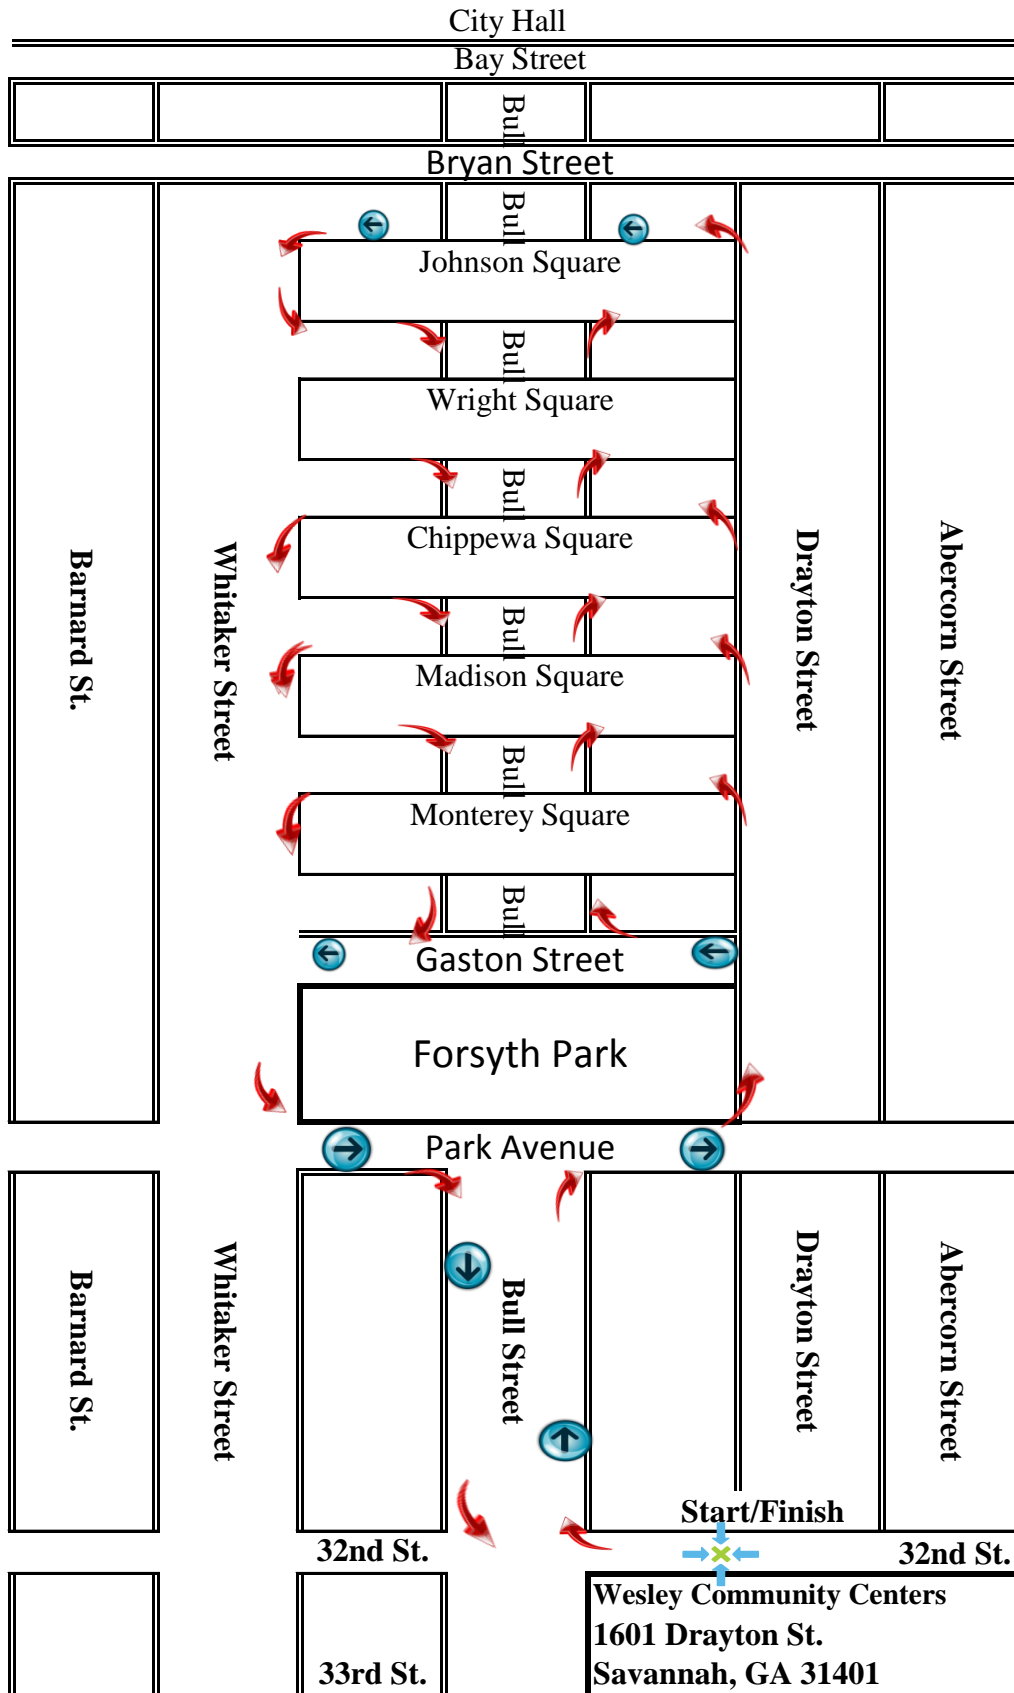

LOVE WALK ROUTE (3.6 Miles)

* Walk begins on 32nd St. outside Wesley's Women's Center. Walkers will walk north on Bull St. to Park Ave., then around the park on the Drayton St. side to Gaston St., back to Bull St. and continue on Bull around each square to Johnson Square then circle back around the squares to the Start/Finish line on 32nd St. **ALL WALKERS SHOULD WALK ON THE SIDEWALKS.**